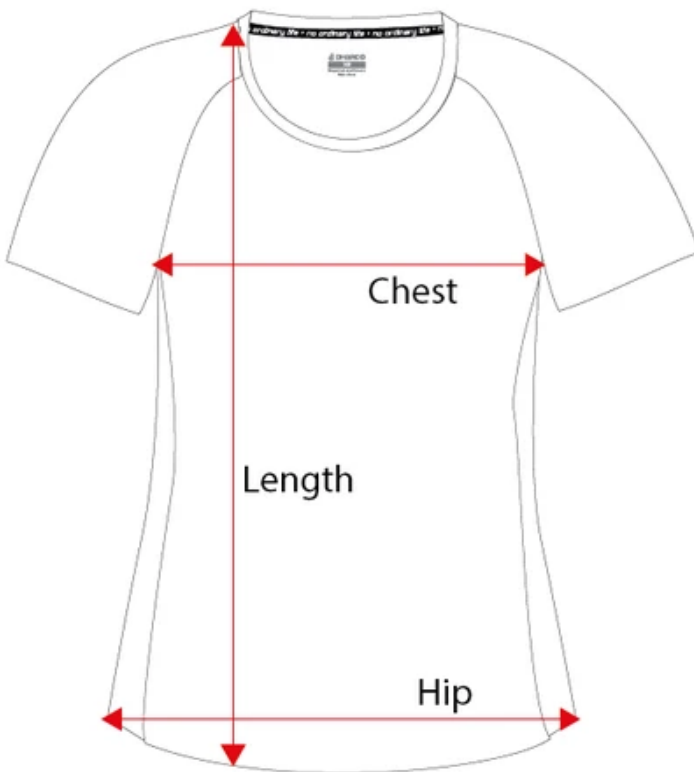

## FIT GUIDE GARMENT - WOMENS SS JERSEY

Our Womens SS Jerseys are a **Standard Fit**.

The size guide below measures the garment lying flat so you can compare to your favourite kit.

| SIZE   | CHEST (CM   INCHES) | HIPS (CM   INCHES) | LENGTH (CM   INCHES) |
|--------|---------------------|--------------------|----------------------|
| XS     | 43cm   16.9"        | 46cm   18.1"       | 62cm   24.4"         |
| SMALL  | 46cm   18.1"        | 49cm   19.2"       | 63cm   24.8"         |
| MEDIUM | 49cm   19.2"        | 52cm   20.4"       | 64cm   25.1"         |
| LARGE  | 52cm   20.4"        | 55cm   21.6"       | 65cm   25.5"         |
| XL     | 55cm   21.6"        | 58cm   22.8"       | 66cm   25.9"         |

Size Equivalents. For general idea of international sizing, see below.

| SIZE   | AU / UK | NTH AMERICA | EUROPE (FR) |
|--------|---------|-------------|-------------|
| XS     | 6-8     | 2-4         | 34-36       |
| SMALL  | 8-10    | 4-6         | 36-38       |
| MEDIUM | 10-12   | 6-8         | 38-40       |
| LARGE  | 12-14   | 8-10        | 40-42       |
| XL     | 14-16   | 10-12       | 42-44       |