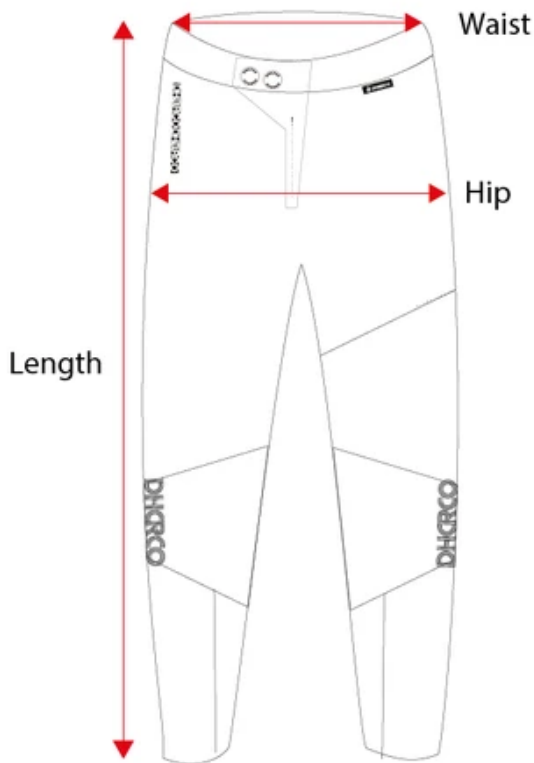

FIT GUIDE GARMENT - WOMENS PANTS

Our Womens Gravity Pants are a **Slim Fit**.

The size guide below measures the garment lying flat so you can compare to your favourite kit.

SIZE	WAIST (CM INCHES)	HIPS (CM INCHES)	LENGTH (CM INCHES)
XS	37cm 14.6"	43.5cm 17.1"	93cm 36.6"
SMALL	39.5cm 15.6"	46cm 18.1"	95cm 37.4"
MEDIUM	42cm 16.5"	48.5cm 19.1"	97cm 38.2"
LARGE	44.5cm 17.5"	51cm 20.1"	99cm 39"
XL	47cm 18.5"	53.5cm 21.1"	101cm 39.8"

Size Equivalents. For a general idea of international sizing, please see below.

SIZE	AU / UK	NTH AMERICA	EUROPE (FR)
XS	6-8	2-4	34-36
SMALL	8-10	4-6	36-38
MEDIUM	10-12	6-8	38-40
LARGE	12-14	8-10	40-42
XL	14-16	10-12	42-44